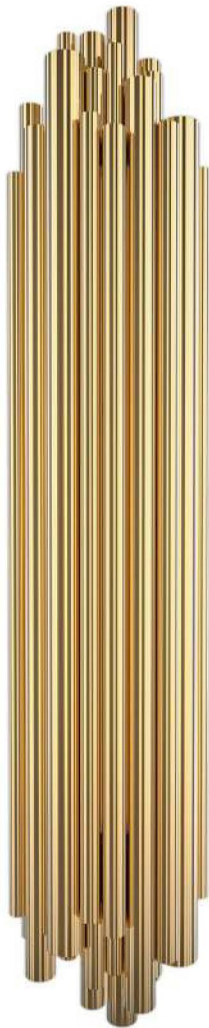

BRUBECK XL | WALL

Being the large version of Brubeck wall lamp, this light is composed by a series of handmade brass tubes that are all welded together by hand. This luxury piece weighs 7kg and measures 82cm.

FAMILY PRODUCTS

BRUBECK CHANDELIER | pag.21   BRUBECK FLOOR | pag.86
BRUBECK OVAL | pag.24
BRUBECK PENDANT | pag.25
BRUBECK ROUND | pag.26
BRUBECK SPIRAL | pag.280

STANDARD FINISHES

Body: Gold Plated

DIMENSIONS

Height: 32.3" | 82 cm
Width: 7.1" | 18 cm
Length: 4.3" | 11 cm
(adjustable)

WEIGHT

Approx.: 7 kg | 15.5 lbs

BULBS:

6 X G9 LED bulbs (included), 4W Power, 3000K Color Temperature, Non Dimmable (bulbs not included for North America)